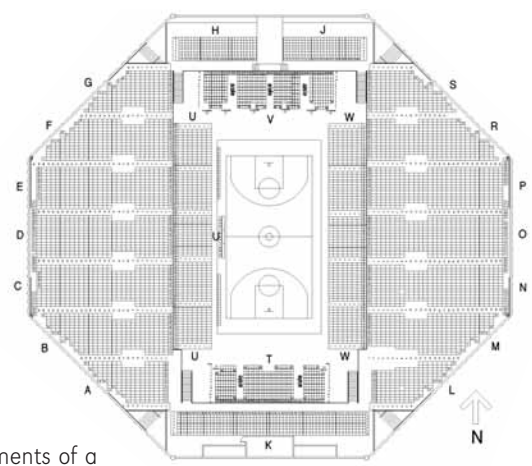

Sioux Falls Arena

1201 N. West Avenue
Sioux Falls, SD 57104
ph: 605.367.7288
toll-free: 800.338.3177
fax: 605.338.1463
www.sfarena.com